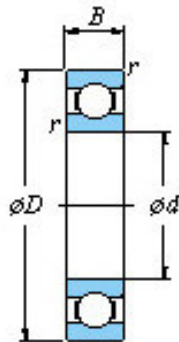

Deep groove ball bearings - Single-row - Open type

■ Mounting dimensions

| | Bearing No. | 6304FG |
|-------------------------|--------------------|---------------|
| Boundary dimensions(mm) | d | 20 |
| | D | 52 |
| | B | 15 |
| | r(min) | 1.1 |
| Basic load ratings(kN) | Cr | 15.9 |
| | C0r | 7.85 |
| factor | f0 | 12.3 |
| Limiting speeds(min-1) | Grease lub. | 14000 |
| | Oil lub. | 17000 |
| Mounting dimensions(mm) | da(min) | 26.5 |
| | Da(max) | 45.5 |
| | ra(max) | 1 |
| (Refer.)Mass(kg) | | 0.139 |