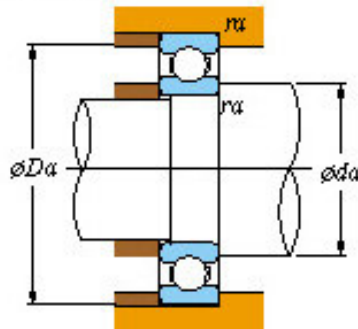

Deep groove ball bearings - Single-row - Open type

■ Mounting dimensions

| | Bearing No. | 6304FG |
|-------------------------|--------------------|---------------|
| Boundary dimensions(mm) | d | 20 |
| | D | 52 |
| | B | 15 |
| | r(min) | 1.1 |
| Basic load ratings(kN) | Cr | 15.9 |
| | C0r | 7.85 |
| factor | f0 | 12.3 |
| Limiting speeds(min-1) | Grease lub. | 14000 |
| | Oil lub. | 17000 |
| Mounting dimensions(mm) | da(min) | 26.5 |
| | Da(max) | 45.5 |
| | ra(max) | 1 |
| (Refer.)Mass(kg) | | 0.139 |