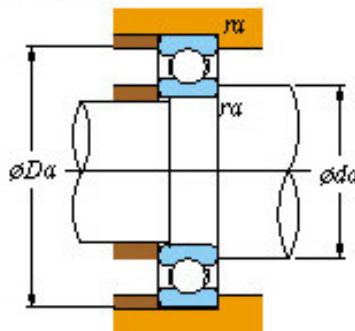

Deep groove ball bearings - Single-row - Open type

■ Mounting dimensions

	Bearing No.	6206FG
Boundary dimensions(mm)	d	30
	D	62
	B	16
	r(min)	1
Basic load ratings(kN)	Cr	19.5
	C0r	11.3
factor	f0	13.9
Limiting speeds(min-1)	Grease lub.	11000
	Oil lub.	13000
Mounting dimensions(mm)	da(min)	35
	Da(max)	57
	ra(max)	1
(Refer.)Mass(kg)		0.187