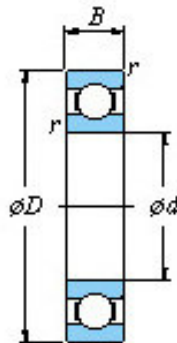

Deep groove ball bearings - Single-row - Open type

■ Mounting dimensions

	Bearing No.	6206FG
Boundary dimensions(mm)	d	30
	D	62
	B	16
	r(min)	1
Basic load ratings(kN)	Cr	19.5
	C0r	11.3
factor	f0	13.9
Limiting speeds(min-1)	Grease lub.	11000
	Oil lub.	13000
Mounting dimensions(mm)	da(min)	35
	Da(max)	57
	ra(max)	1
(Refer.)Mass(kg)		0.187