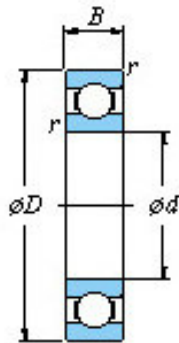

Deep groove ball bearings - Single-row - Open type

■ Mounting dimensions

	Bearing No.	6205FG
Boundary dimensions(mm)	d	25
	D	52
	B	15
	r(min)	1
Basic load ratings(kN)	Cr	14.0
	C0r	7.85
factor	f0	13.9
Limiting speeds(min-1)	Grease lub.	13000
	Oil lub.	15000
Mounting dimensions(mm)	da(min)	30
	Da(max)	47
	ra(max)	1
(Refer.)Mass(kg)		0.123