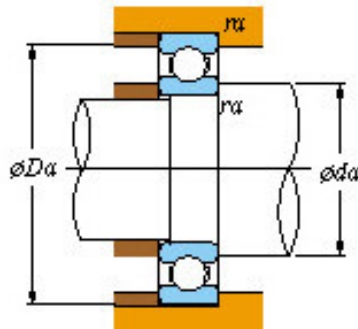

Deep groove ball bearings - Single-row - Open type

■ Mounting dimensions

	Bearing No.	6205FG
Boundary dimensions(mm)	d	25
	D	52
	B	15
	r(min)	1
Basic load ratings(kN)	Cr	14.0
	C0r	7.85
factor	f0	13.9
Limiting speeds(min-1)	Grease lub.	13000
	Oil lub.	15000
Mounting dimensions(mm)	da(min)	30
	Da(max)	47
	ra(max)	1
(Refer.)Mass(kg)		0.123