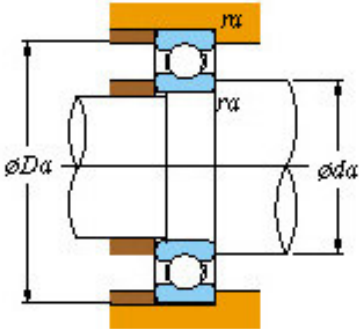

Deep groove ball bearings - Single-row - Shielded/sealed type

■ Mounting dimensions

	Bearing No.	6202ZZ
Boundary dimensions(mm)	d	15
	D	35
	B	11
	r(min)	0.6
Basic load ratings(kN)	Cr	7.65
	C0r	3.75
factor	f0	13.2
Limiting speed(min-1)	Grease lub.	20000
Mounting dimensions(mm)	da(min)	19
	da(max)	19.5
	Da(max)	31
	ra(max)	0.6
(Refer.)Mass(Open type)(kg)		0.045