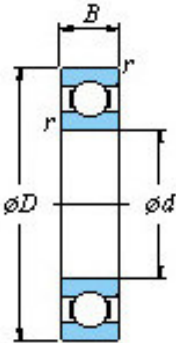

Deep groove ball bearings - Single-row - Shielded/sealed type

■ Mounting dimensions

	Bearing No.	6202ZZ
Boundary dimensions(mm)	d	15
	D	35
	B	11
	r(min)	0.6
Basic load ratings(kN)	Cr	7.65
	C0r	3.75
factor	f0	13.2
Limiting speed(min-1)	Grease lub.	20000
Mounting dimensions(mm)	da(min)	19
	da(max)	19.5
	Da(max)	31
	ra(max)	0.6
(Refer.)Mass(Open type)(kg)		0.045